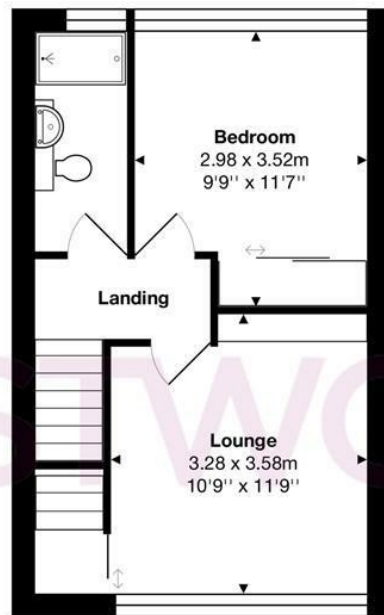

The first floor offers a generous lounge area and a well-proportioned bedroom alongside a family bathroom, whilst the top floor features two further bedrooms and additional storage.

Externally, the property benefits from a good-size rear garden, ideal for both entertaining and family enjoyment. Further benefits include on-street parking and a garage en bloc.

 WESTWOODLEBER

**Ground Floor**

**First Floor**

**Second Floor**

**Garage**

Total Area: approx. 111.6 m<sup>2</sup> ... 1201 ft<sup>2</sup>

THE FLOORPLAN IS FOR ILLUSTRATIVE PURPOSES ONLY AND IS NOT TO SCALE.  
Measurements and features are approximate and may differ from the actual property. Verify all details independently; no liability is accepted for errors or omissions.