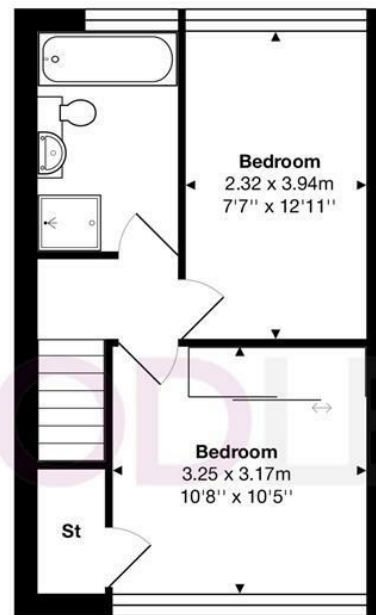

The first floor offers a generous lounge area and a well-proportioned bedroom alongside a family bathroom, whilst the top floor features two further bedrooms and additional storage.

Externally, the property benefits from a good-size rear garden, ideal for both entertaining and family enjoyment. Further benefits include on-street parking and a garage en bloc.

 WESTWOODLEBER

**Ground Floor**

**First Floor**

**Second Floor**

**Garage**

Total Area: approx. 111.6 m<sup>2</sup> ... 1201 ft<sup>2</sup>

THE FLOORPLAN IS FOR ILLUSTRATIVE PURPOSES ONLY AND IS NOT TO SCALE.  
Measurements and features are approximate and may differ from the actual property. Verify all details independently; no liability is accepted for errors or omissions.