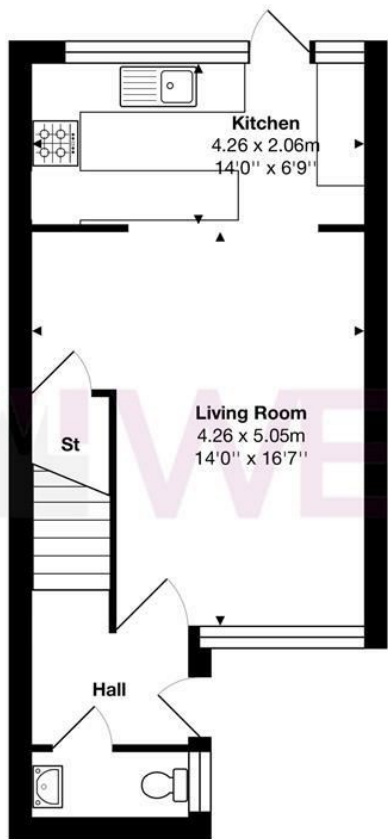

The first floor offers a generous lounge area and a well-proportioned bedroom alongside a family bathroom, whilst the top floor features two further bedrooms and additional storage.

Externally, the property benefits from a good-size rear garden, ideal for both entertaining and family enjoyment. Further benefits include on-street parking and a garage en bloc.

 WESTWOODLEBER

**Ground Floor**

**First Floor**

**Second Floor**

**Garage**

Total Area: approx. 111.6 m<sup>2</sup> ... 1201 ft<sup>2</sup>

THE FLOORPLAN IS FOR ILLUSTRATIVE PURPOSES ONLY AND IS NOT TO SCALE.  
Measurements and features are approximate and may differ from the actual property. Verify all details independently; no liability is accepted for errors or omissions.