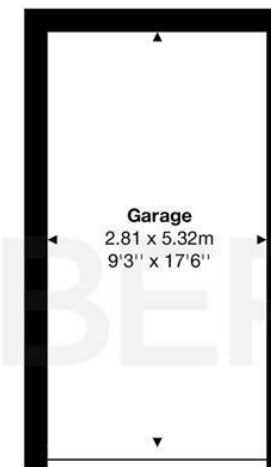

The first floor offers a generous lounge area and a well-proportioned bedroom alongside a family bathroom, whilst the top floor features two further bedrooms and additional storage.

Externally, the property benefits from a good-size rear garden, ideal for both entertaining and family enjoyment. Further benefits include on-street parking and a garage en bloc.

 WESTWOODLEBER

**Ground Floor**

**First Floor**

**Second Floor**

**Garage**

Total Area: approx. 111.6 m<sup>2</sup> ... 1201 ft<sup>2</sup>

THE FLOORPLAN IS FOR ILLUSTRATIVE PURPOSES ONLY AND IS NOT TO SCALE.  
Measurements and features are approximate and may differ from the actual property. Verify all details independently; no liability is accepted for errors or omissions.